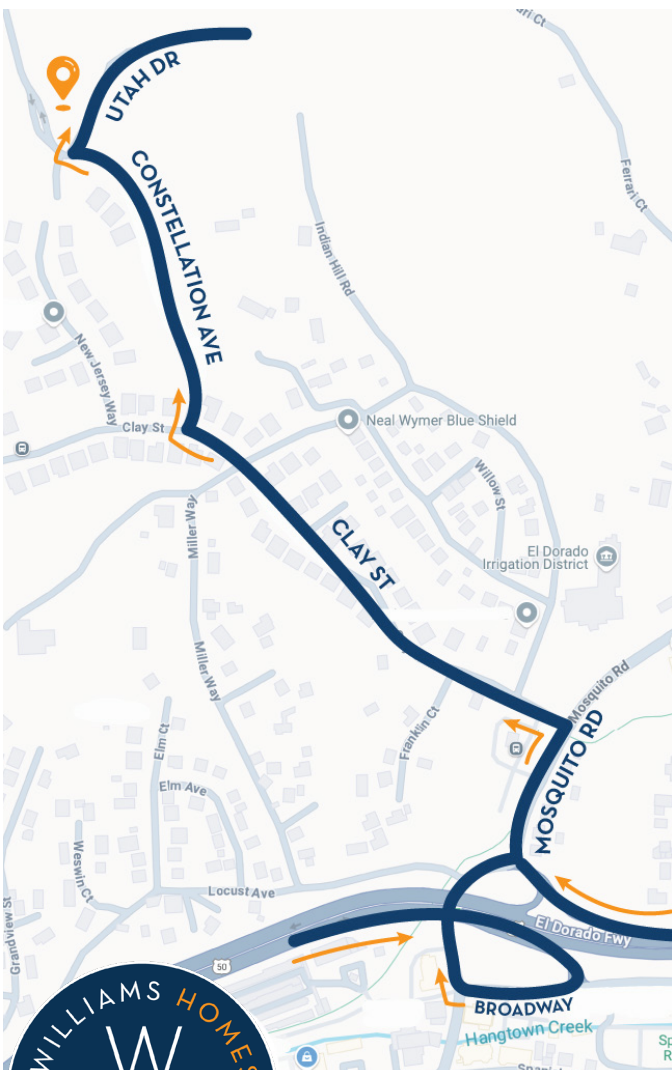

# DRIVING DIRECTIONS

## TOWARD TAHOE:

Take HWY 50 E. to Broadway Exit

Turn **Right** on Broadway

Turn **Right** on Mosquito Rd.

Turn **Left** on Mosquito Rd.

Turn **Left** on Clay Street

Turn **Right** on Constellation Ave.

Turn **Right** on Utah Drive

## FROM TAHOE:

Take HWY 50 W. to Mosquito Rd. Exit

Turn **Right** on Mosquito Rd.

Turn **Left** on Clay St.

Turn **Right** on Constellation Ave.

Turn **Right** on Utah Drive

Call us if you get lost: **800.975.4146**